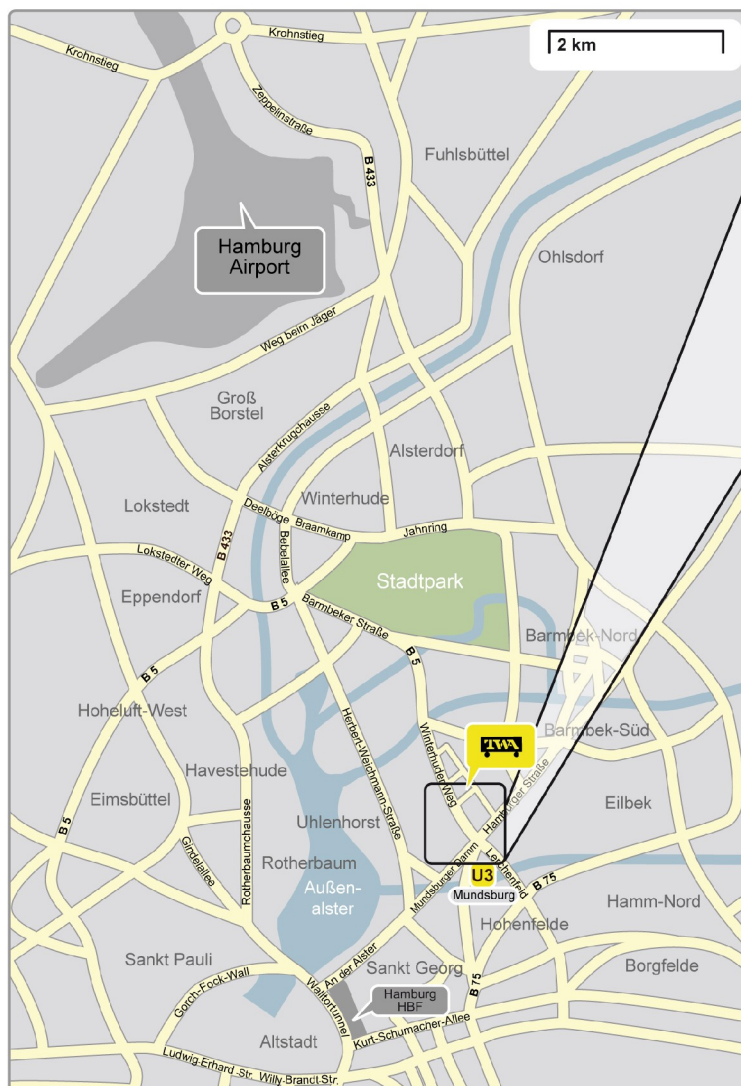

HOW TO REACH US IN HAMBURG

From Hamburg airport

In ca. 30 minutes by S-Bahn (rapid transit train)

- **S1** direction **Wedel/Blankenese** to **Barmbek**
- Change to **U3** direction **Berliner Tor/Niendorf Nord** to **Mundsburg**.
- **Take left exit**, cross **light** and follow **Winterhuder Weg**.
- At the next crossroads turn right on **Heinrich-Hertz-Straße**.

In ca. 20 minutes by taxi

Costs ca. € 17

From Hauptbahnhof (central station) Nord

In ca. 20 minutes by underground

- **U3** direction **Wandsbek-Gartenstadt** to **Mundsburg**.
- **Take left exit**, cross **light** and follow **Winterhuder Weg**.
- At the next crossroads turn right on **Heinrich-Hertz-Straße**.

In ca. 10 minutes by taxi

Costs ca. € 11

TRANSWAGGON GmbH

Heinrich-Hertz-Straße 115

22083 Hamburg

GERMANY

Telephone: +49 40 22808-0

Fax: +49 40 2277529

info@transwaggon.de

www.transwaggon.com

Have a nice journey!

Welcome!